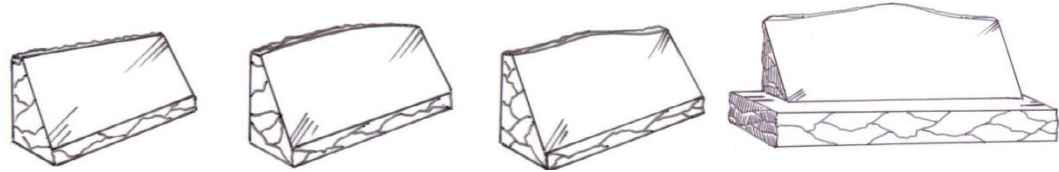

Upright marker price list

Historic cemeteries

Metro

600 NE Grand Ave.
Portland, OR 97232-2736

All prices include: lettering on face, standard design, concrete foundation and installation. Other sizes available upon request. Timeframe for installation is 3-4 months unless otherwise noted.

Slant:

Polished granite face, sawn unpolished back, rock top and sides. Choose from flat, oval or serpentine top. Optional 2" rock nosing

	SINGLE 24x10x16" NO BASE	SINGLE 24x10x16" W/30x14x6 BASE	SIDE BY SIDE 36x10x16" NO BASE	SIDE BY SIDE 36x10x16" W/42x14x6 BASE
Level 1	$2080	$3380	$2955	$4635
<i>Granite colors: Georgia gray, morning rose, Rockville, rustic mahogany, Sierra white, sunset red</i>				
Level 2	$2400	$3885	$3430	$5375
<i>Granite colors: Academy black, Barre gray, carnelian, colonial rose, diamond gray, jet mist, Mesabi black, rainbow</i>				
Level 3	$2725	$4660	$3920	$6480
<i>Granite colors: blue pearl, emerald pearl, royal black, Salisbury pink, Bahama blue, India black, Paradiso</i> Note: Bahama blue, India black, Paradiso make take 8-10 months for install				
Level 4	$2900	$4980	$4170	$6955
<i>Granite colors: gold star black, imperial red</i> Note: Granite in this category make take 8-10 months for install				
Add-ons				
All sides polished	$630	$970	$900	$1360
Polished back only	$130	$130	$175	$175
Inscription on back	$450	$450	$675	$675
Oval porcelain color portrait	7x9cm $330	9x12cm $390	10x13cm $415	13x18cm $460