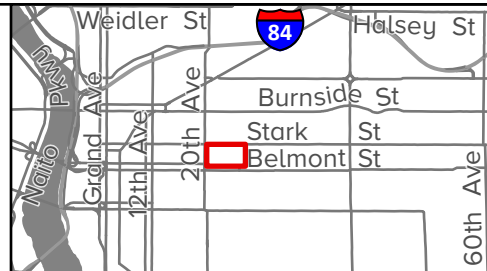

Lone Fir Pioneer Cemetery

- 5 Blocks
- 3E Lots
- Chestnut Grove
- Trees

HISTORIC CEMETERIES
 600 NORTHEAST GRAND AVENUE
 PORTLAND, OREGON 97232-2736
oregonmetro.gov/metro-cemeteries
cemeteries@oregonmetro.gov
 (503) 797-1709

SE Stark Street

SE Morrison Street

SE 26th Ave

SE 20th Ave