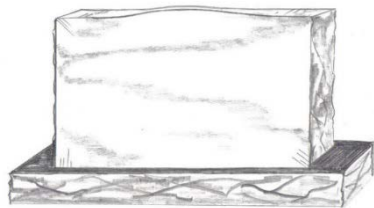

Upright marker price list

Historic cemeteries

All prices include: lettering on face, standard design, concrete foundation and installation. Other sizes available upon request.

Slant:

Polished granite face, sawn back, rock top and sides, flat, oval or serpentine top with optional 2" rock nosing

	24x10x16" SINGLE	24x 10x16" W/30x14x6 BASE	36x10x16" COMPANION	36x 10x16" W/42x14x6 BASE
Level 1	\$1825	\$2950	\$2600	\$4025
<i>Granite colors: Georgia gray, morning rose, Sierra white, rustic mahogany, sunset red</i>				
Level 2	\$1975	\$3250	\$2825	\$4450
<i>Granite colors: Barre gray, carnelian, colonial rose, jet mist, Mesabi black, rainbow, St. Cloud gray</i>				
Level 3	\$2400	\$4100	\$3425	\$5675
<i>Granite colors: academy black, blue pearl, green pearl, royal black</i>				
<i>Note: Missouri red, Melrose black, Salisbury pink *10-12 months for install</i>				
Level 4	\$2550	\$4400	\$3650	\$6100
<i>Granite colors: Bahama blue, gold star black, imperial red, India black, paradiso</i>				
<i>Note: Granite in this category is 10-12 months for install</i>				
Add-ons				
All sides polished	\$500	\$825	\$650	\$1100
Polished back only	\$125	--	\$175	--
Inscription on back	\$375	--	\$575	--
Oval porcelain color portrait	7x9cm \$300	9x12cm \$375	10x13cm \$400	13x18cm \$435

Upright marker price list

Historic cemeteries

All prices include: lettering on face, standard design, concrete foundation and installation. Other sizes available upon request.

Monuments with bases:

Monument is polished front and back with rock top and sides and a base with polished top with rock sides. Choose from flat, oval or serpentine top.