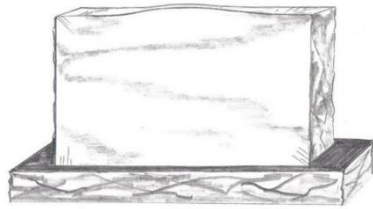

** All prices include lettering on face, standard design, concrete foundation and installation. Other sizes and shapes available.*

Upright marker price list

Historic cemeteries

Metro

600 NE Grand Ave.
Portland, OR 97232-2736

Monuments with bases:

Monument is polished front and back with rock top and sides and a base with polished top with rock sides. Choose from flat, oval or serpentine top.

	SINGLE 24x6x18" W/30X12X6 BASE	SINGLE 24x8x28" W/30X14X8 BASE	COMPANION 36x6x24" W/48x12x6 BASE	COMPANION 42x8x28" W/48x14x6 BASE
Level 1	\$2300	\$3150	\$3650	\$4850
<i>Granite colors: Georgia gray, morning rose, Sierra white, rustic mahogany, sunset red</i>				
Level 2	\$2550	\$3650	\$4150	\$5600
<i>Granite colors: carnelian, rainbow, colonial rose, St. Cloud gray, Barre gray, jet mist, academy black, Mesabi black</i>				
Level 3	\$3100	\$4500	\$5100	\$7000
<i>Granite colors: Missouri red, blue pearl, green pearl, silver cloud, Salisbury pink, Melrose black</i>				
<i>*10-14 months for install</i>				
Level 4	\$3300	\$4850	\$5500	\$7550
<i>Granite colors: gold star black, Bahama blue, imperial red, India black, paradiso</i>				
<i>*10-14 months for install</i>				
Add-ons				
Full polished monument	\$200	\$275	\$300	\$425
Polished base	\$300	\$350	\$450	\$450
Inscription on back	\$375	\$450	\$600	\$750
Oval porcelain portrait	7x9 \$275	9x12cm \$300	10x13cm \$325	11x15cm \$350