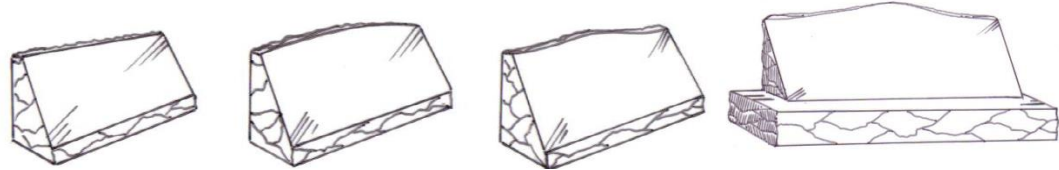

Slant:

Polished granite face, sawn back, rock top and sides, flat, oval or serpentine top with optional 2" rock nosing

	24x10x16" SINGLE	24x 10x16" W/30x14x6 BASE	36x10x16" COMPANION	36x 10x16" W/42x14x6 BASE
Level 1	\$1500	\$2400	\$2100	\$3200
<i>Granite colors: Georgia gray, morning rose, Sierra white, rustic mahogany, sunset red</i>				
Level 2	\$1750	\$2800	\$2500	\$3850
<i>Granite colors: carnelian, rainbow, colonial rose, St. Cloud gray, Barre gray, jet mist, academy black, Mesabi black</i>				
Level 3	\$1950	\$3350	\$2800	\$4550
<i>Granite colors: Missouri red, blue pearl, green pearl, silver cloud, Salisbury pink, Melrose black</i>				
<i>*10-14 months for install</i>				
Level 4	\$2100	\$3600	\$3000	\$4950
<i>Granite colors: gold star black, Bahama blue, imperial red, India black, paradiso</i>				
<i>*10-14 months for install</i>				
Add-ons				
All sides polished	\$375	\$700	\$450	\$750
Polished back only	\$125	\$125	\$150	\$150
Inscription on back	\$300	\$300	\$450	\$450
Oval porcelain portrait	7x9 \$275	9x12cm \$300	10x13cm \$325	11x15cm \$350