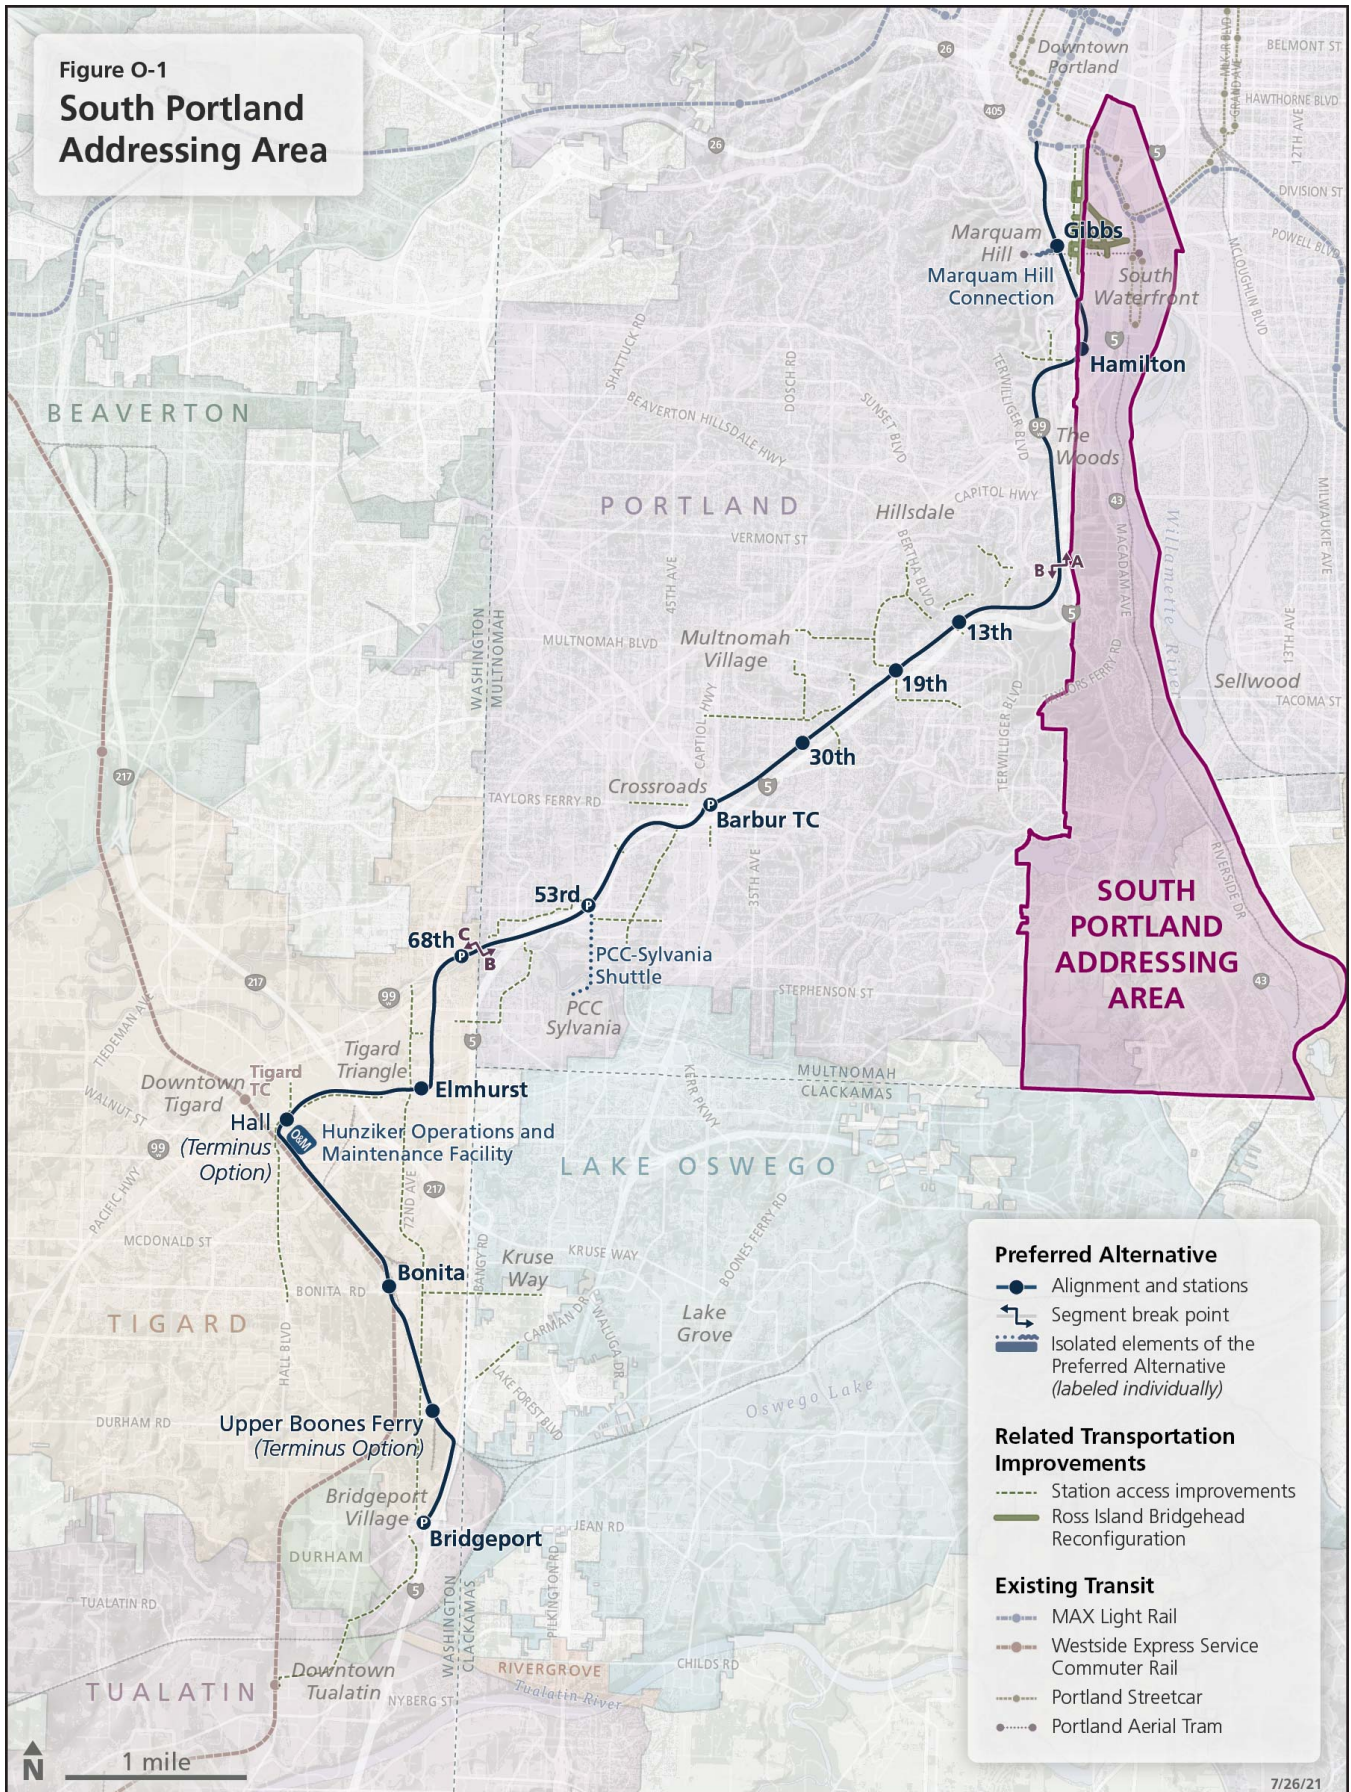

Table O-1. Cross-Reference of Street and Address Changes (multipage table)

Figure O-1
South Portland
Addressing Area