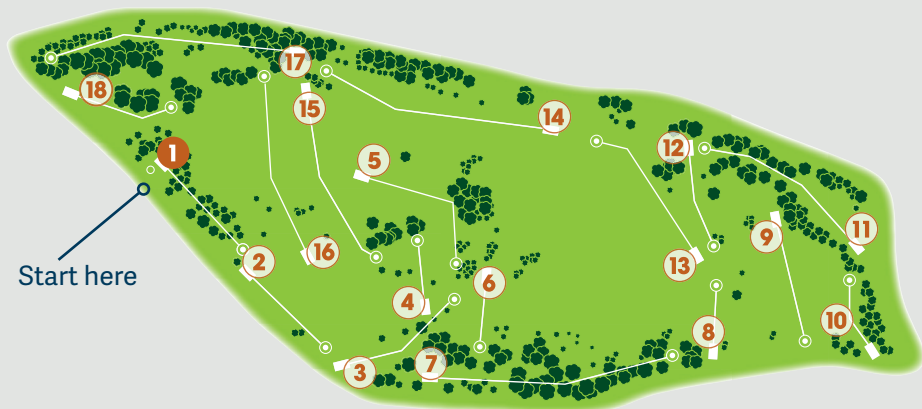

## Blue Lake course map

Start here

# Disc golf course

### Rules and etiquette

- Open from 8 a.m. to legal sunset
- Pets are not allowed on the course
- All Metro park rules apply
- No littering
- No alcohol
- Play course in correct numerical order
- All Professional Disc Golf Association rules apply

# Blue Lake Disc Golf Course

Blue Lake Regional Park

20500 NE Blue Lake Rd  
Fairview, OR 97024

For more information visit [oregonmetro.gov/bluelake](http://oregonmetro.gov/bluelake)

Hole	1	2	3	4	5	6	7	8	9	Out	10	11	12	13	14	15	16	17	18	In	Total
Distance	455	425	540	300	590	280	945	265	525	4325	310	730	400	625	930	750	850	950	426	5971	10296
Player Name/Par	4	3	4	3	4	3	5	3	4	33	3	4	3	4	5	4	4	5	4	36	69