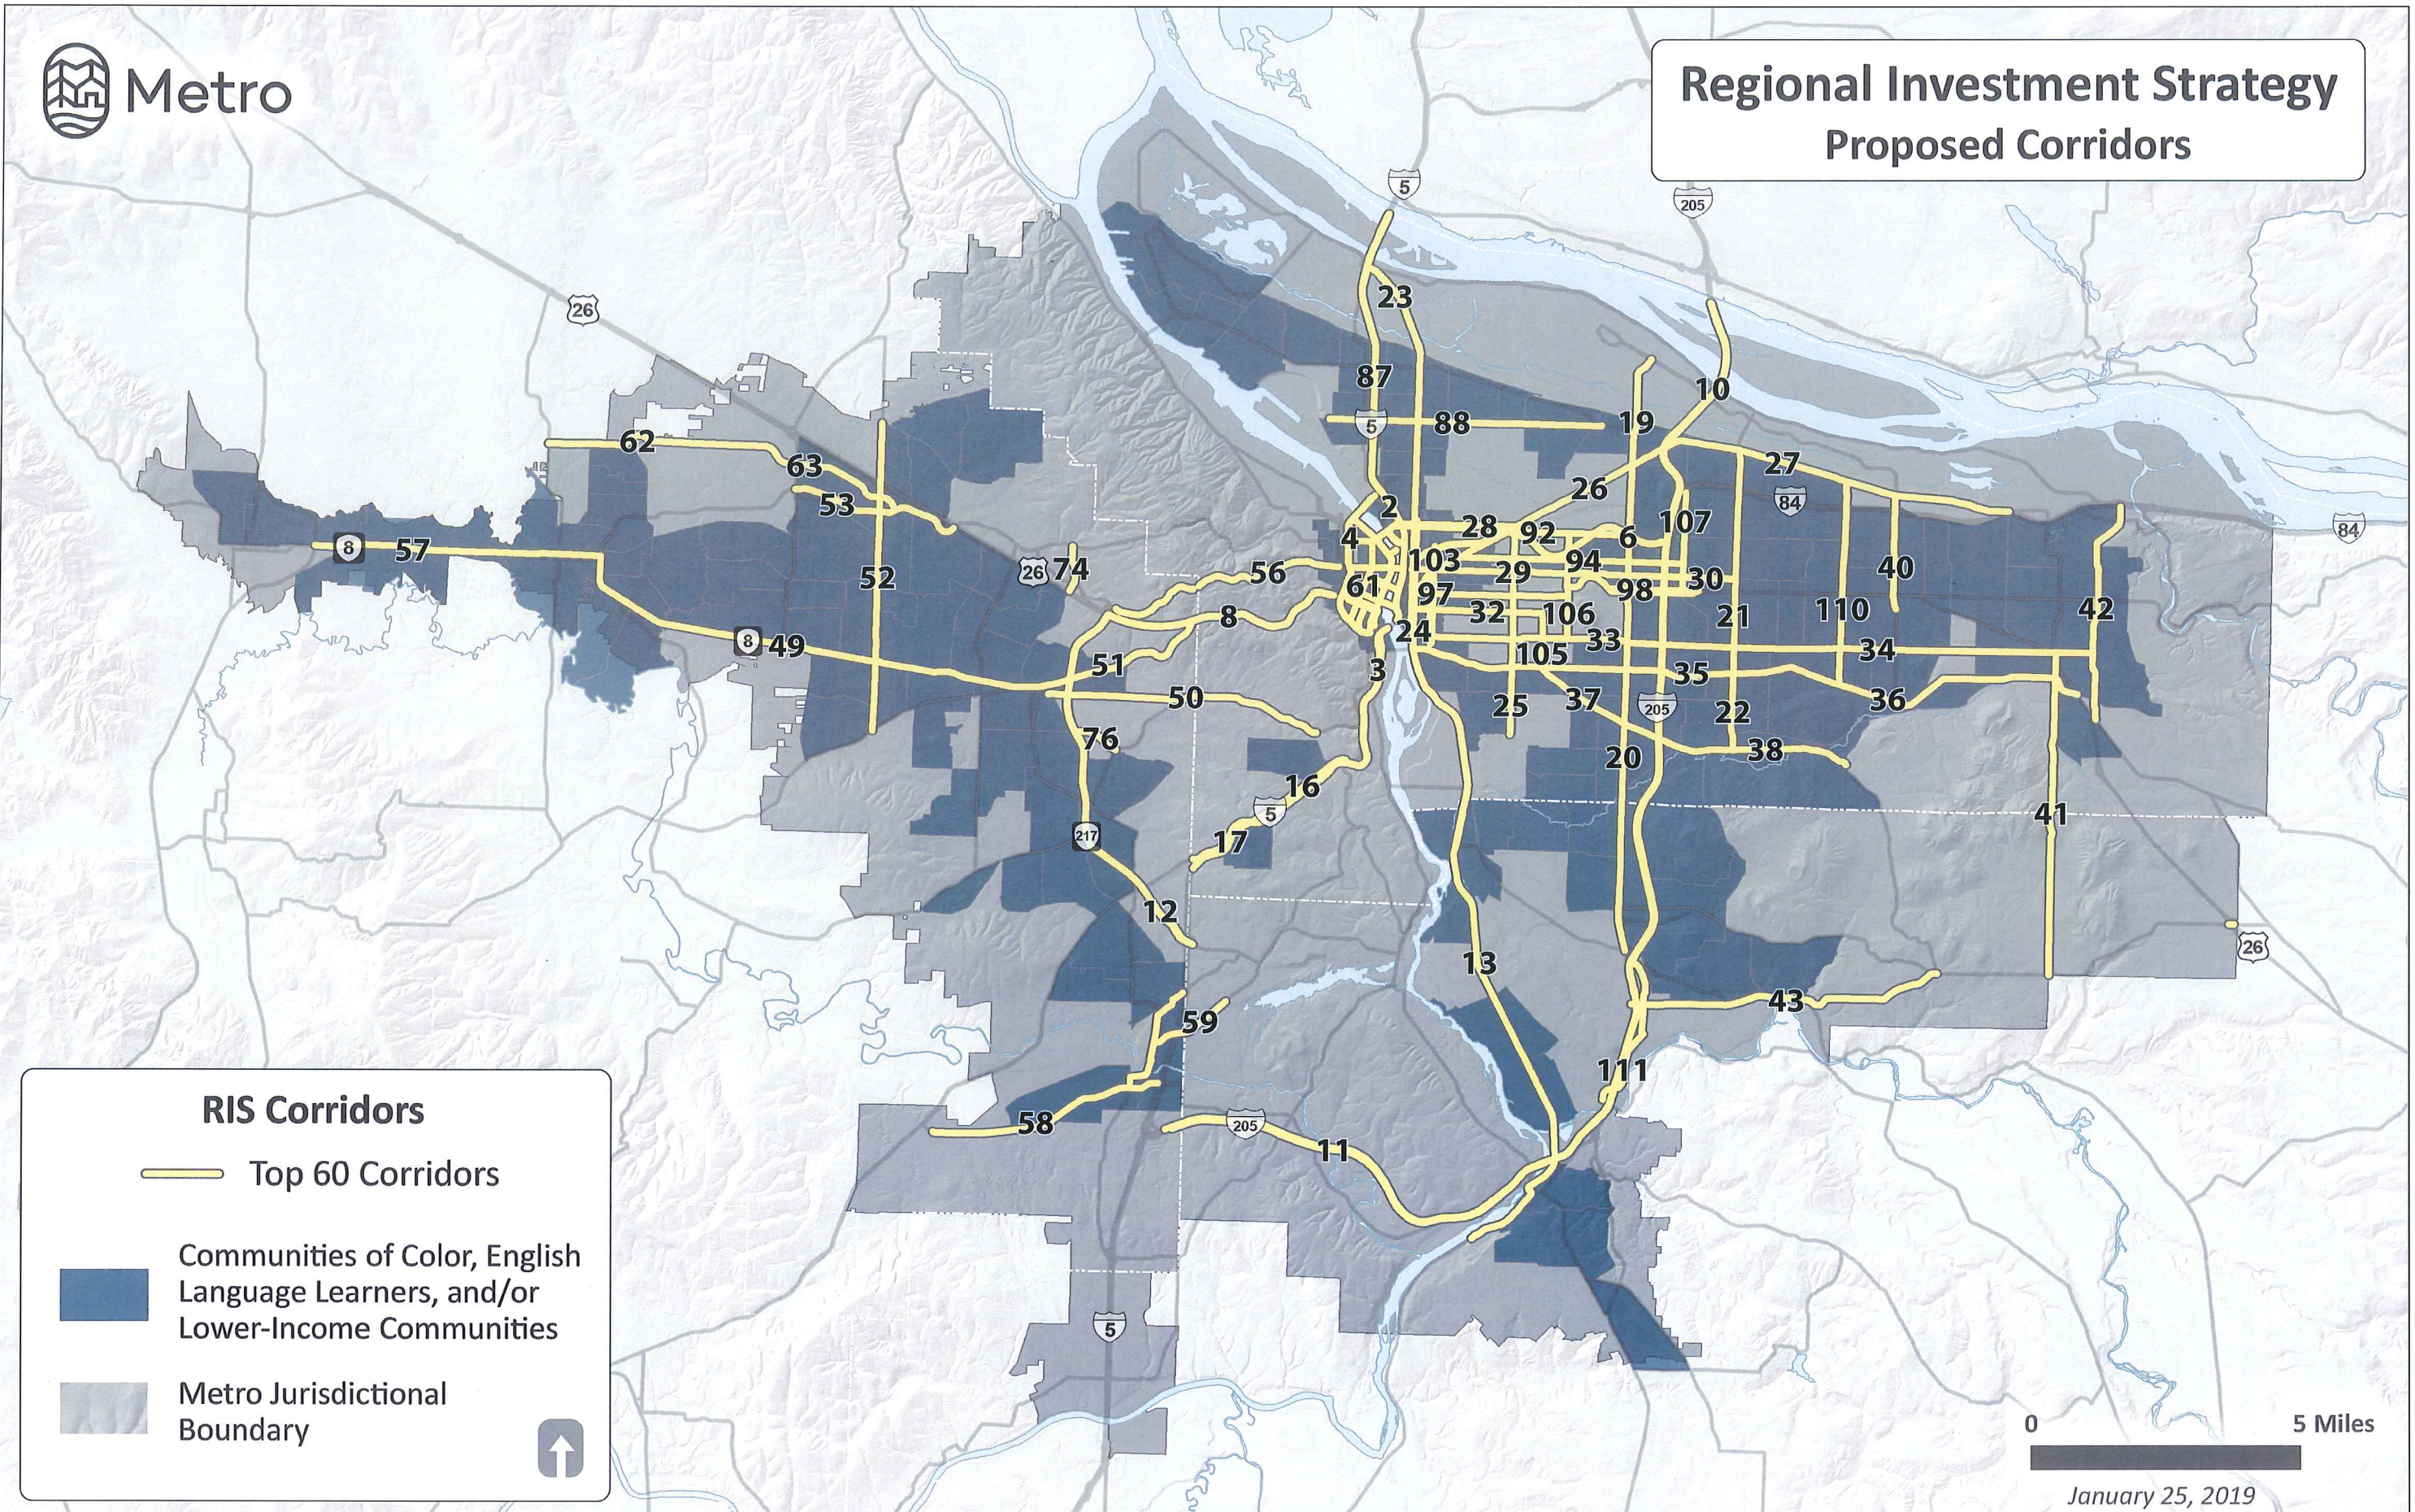

Regional Investment Strategy Proposed Corridors

RIS Corridors

- Top 60 Corridors
- Communities of Color, English Language Learners, and/or Lower-Income Communities
- Metro Jurisdictional Boundary

0 5 Miles