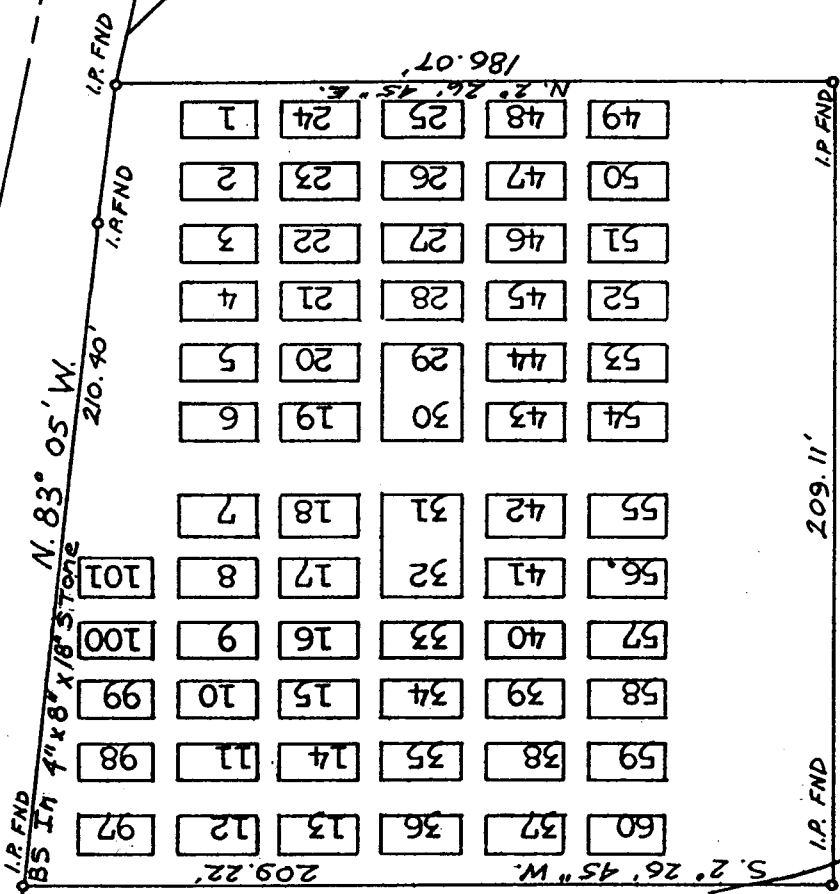

N.E. SANDY BLVD.

N.E. 122nd.

POWELL GROVE
CEMETERY
SCALE 1" = 50'