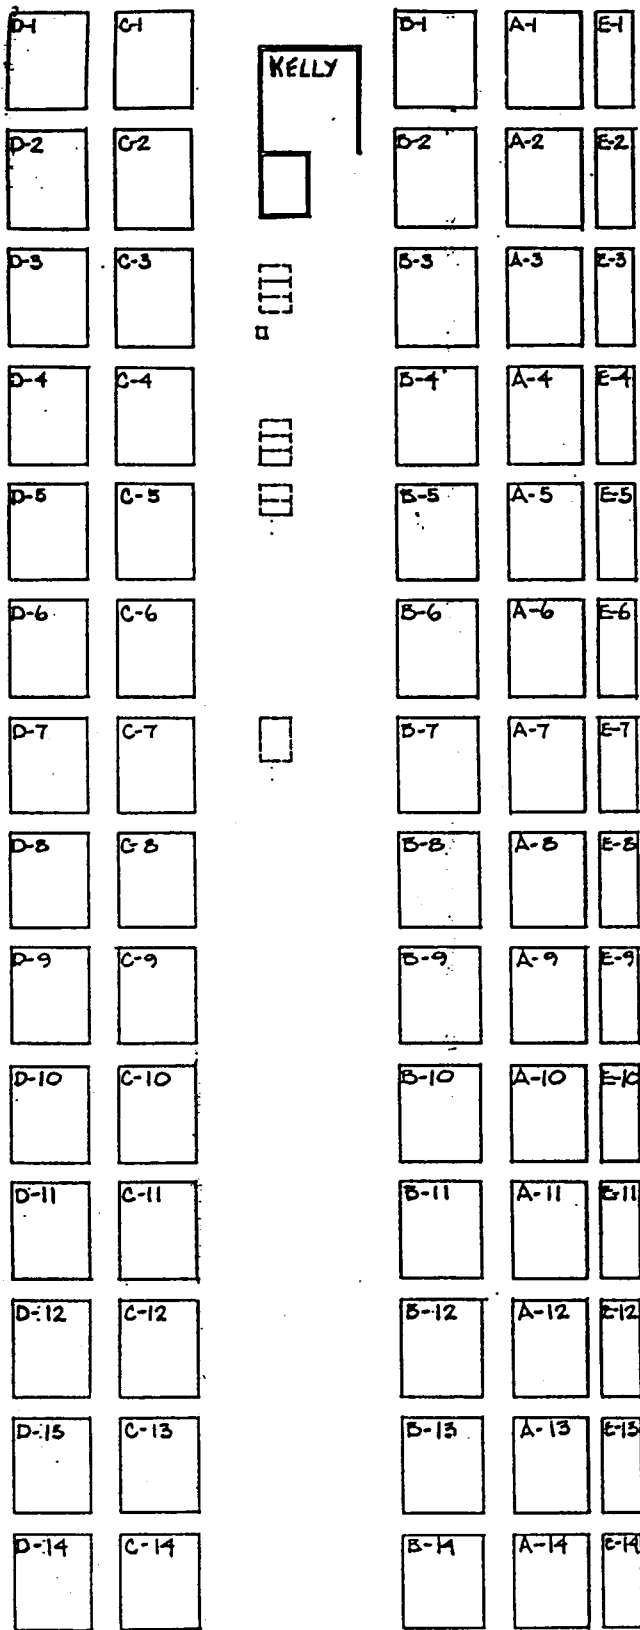

FENCE

PLEASANT HOME RD

PLOT PLAN
PLEASANT HOME CEMETERY
MULTNOMAH COUNTY PARKS & MEMORIALS
SCALE: 1" = 20'-0" NOV. 1969