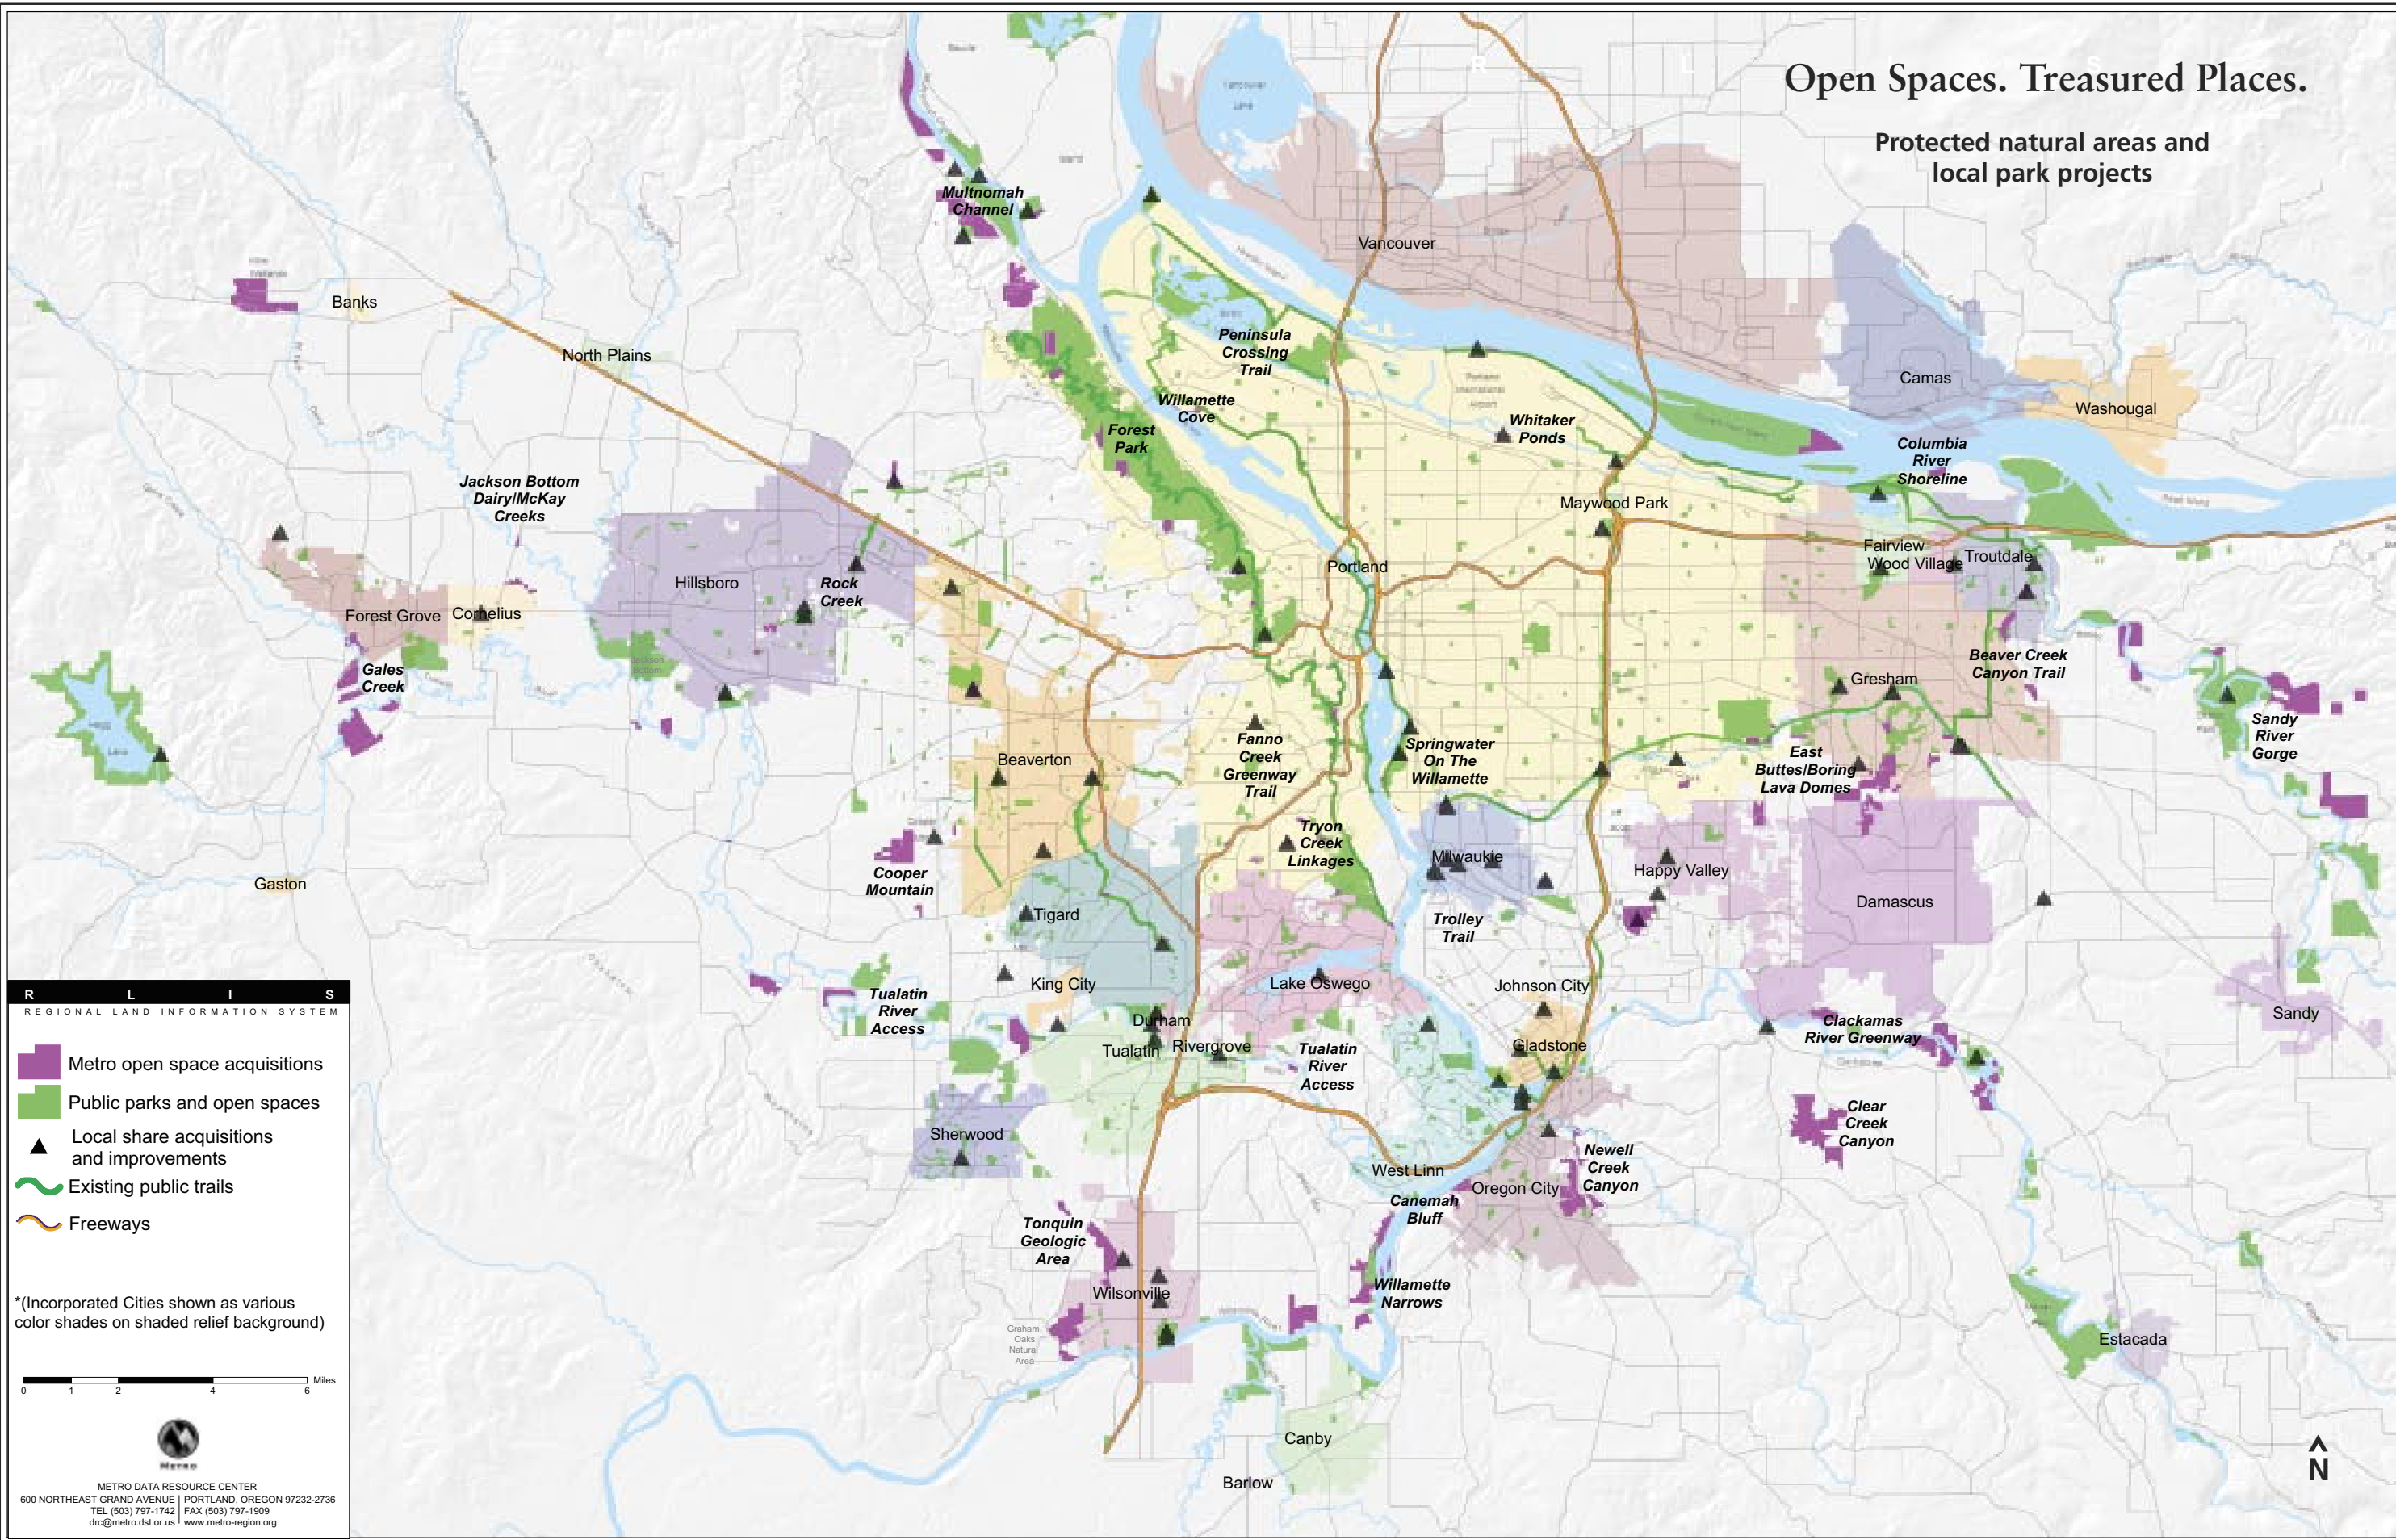

Open Spaces. Treasured Places.

Protected natural areas and local park projects

R L I S
REGIONAL LAND INFORMATION SYSTEM

- Metro open space acquisitions
- Public parks and open spaces
- Local share acquisitions and improvements
- Existing public trails
- Freeways

*(Incorporated Cities shown as various color shades on shaded relief background)

0 1 2 4 6 Miles

METRO DATA RESOURCE CENTER
600 NORTHEAST GRAND AVENUE | PORTLAND, OREGON 97232-2736
TEL: (503) 797-1742 FAX: (503) 797-1909
drc@metro.dst.or.us www.metro-region.org