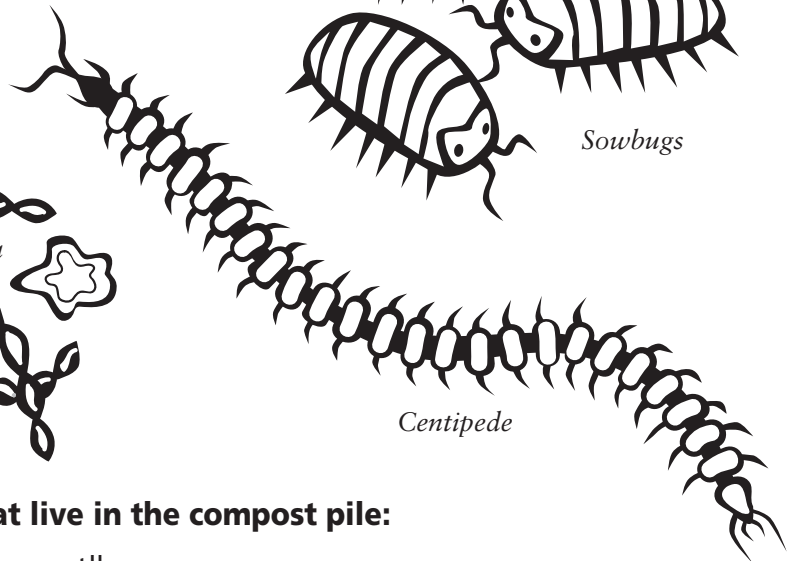

To learn more about composting, call
Metro Recycling Information: (503) 234-3000.

METRO

Who lives in the compost pile?

Ground beetle

Springtail

Slug

Millipede

Mold mite

Redworm cocoon

Redworm

White worms

Molds (fungi)

Sowbugs

Ant

Bacteria

Centipede

Unscramble the names of the organisms that live in the compost pile:

Sowmr _____

etlbee _____

pdeicente _____

edelilimp _____

glus _____

tan _____

osw gbu _____